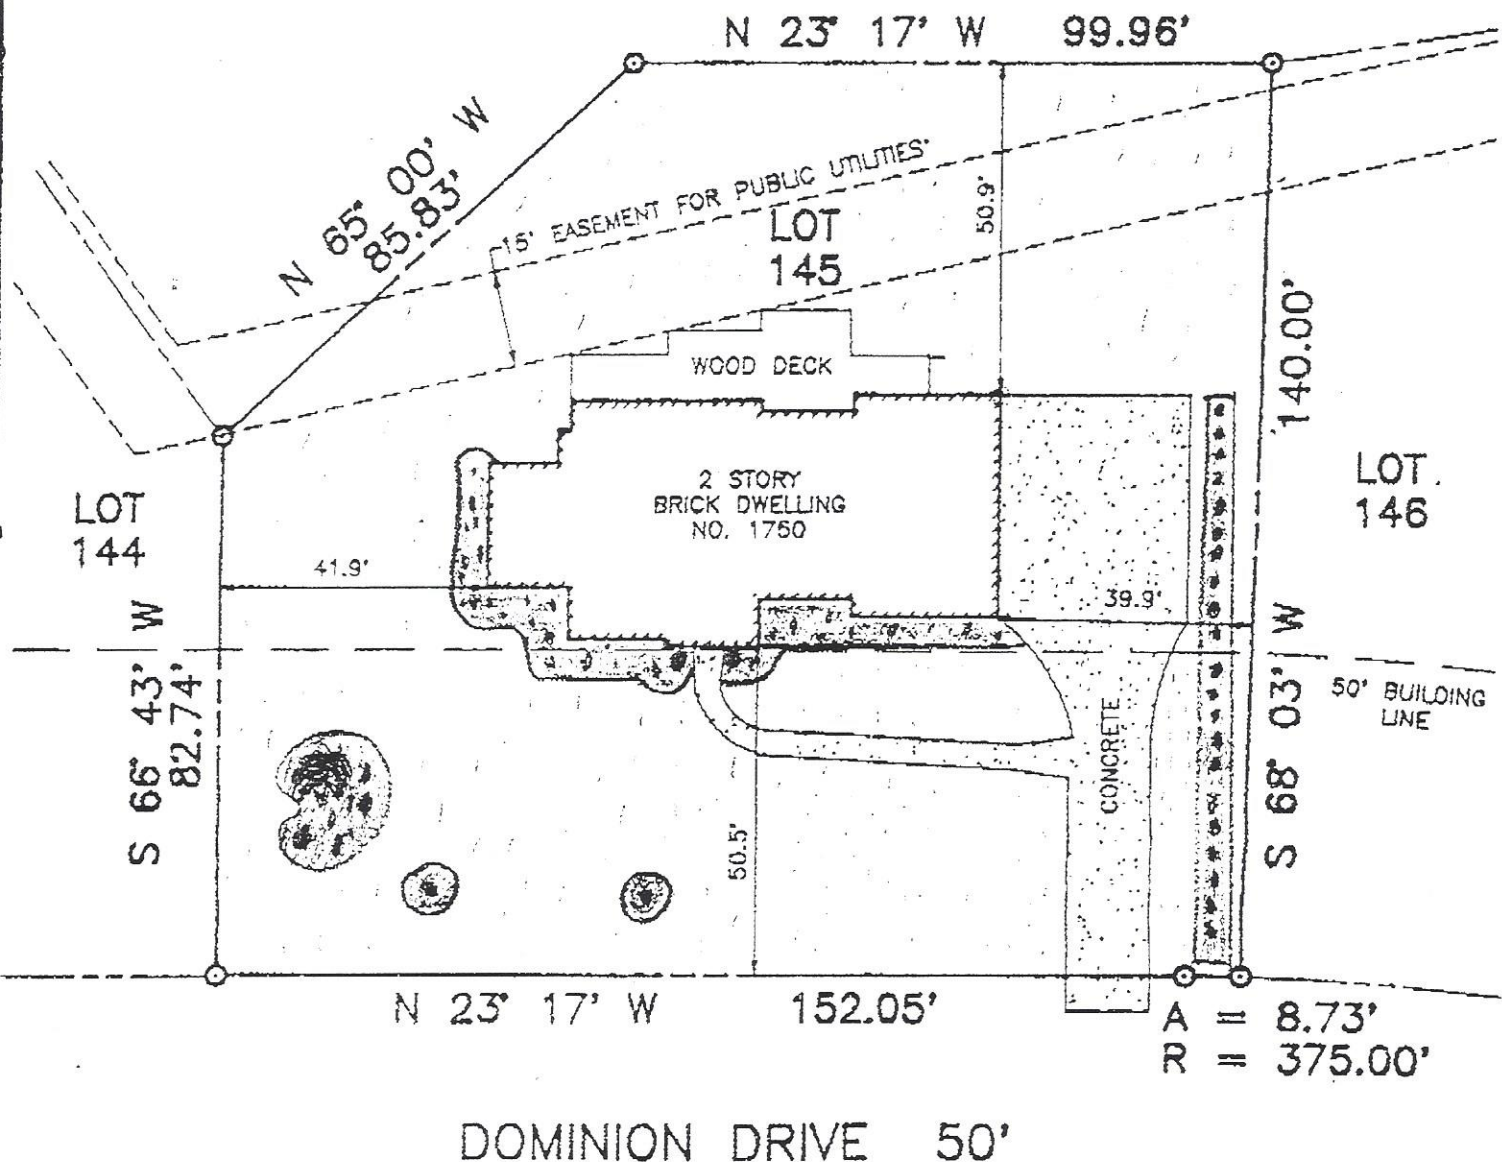

NO BOUNDARY MARKERS SET.

DOMINION JOINT VENTURE

A = 8.73'

R = 375.00'

PHASE I
 THE DOMINION
 P.B.V. 166, PGS. 172 - 177