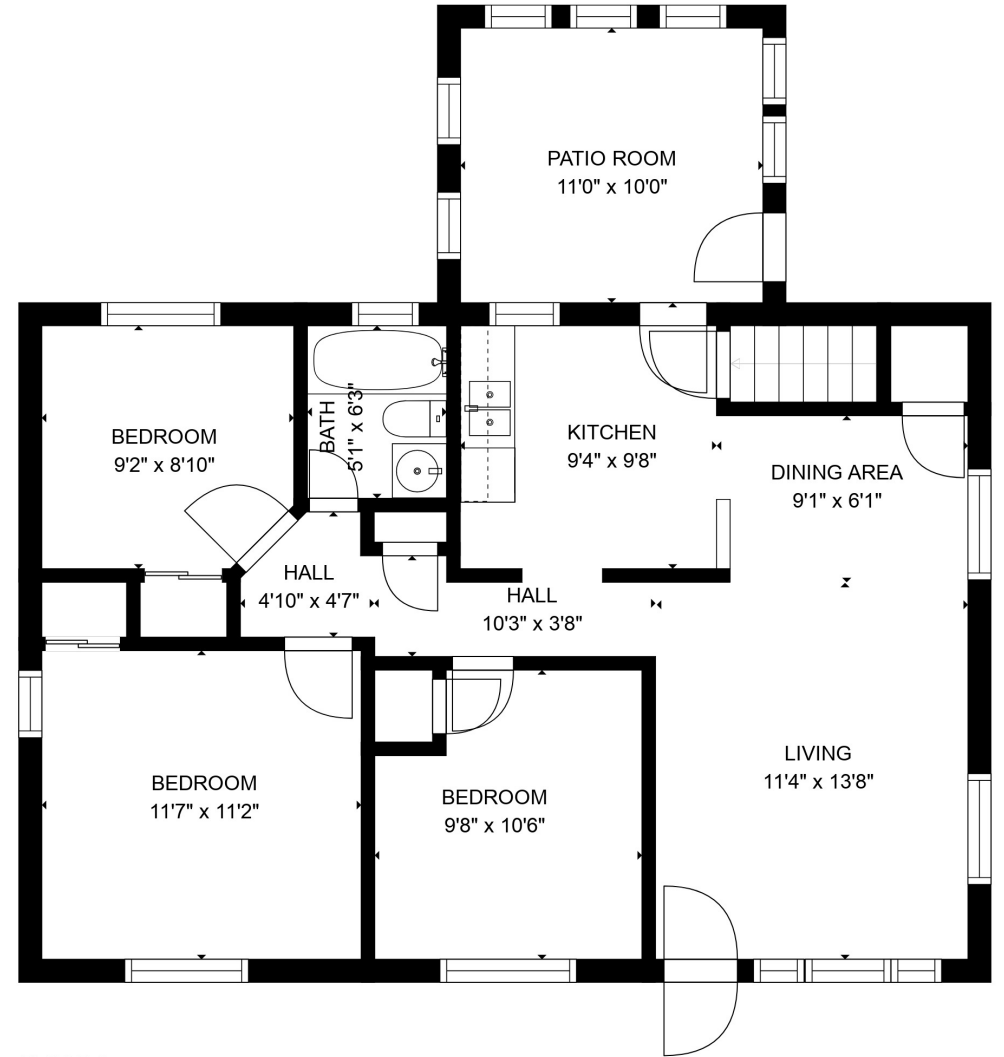

FLOOR 1

FLOOR 2

Estimated areas

GLA FLOOR 1: 0 sq. ft, excluded 870 sq. ft
 GLA FLOOR 2: 1007 sq. ft, excluded 0 sq. ft
 Total GLA 1007 sq. ft, total scanned area 1877 sq. ft

SIZES AND DIMENSIONS ARE APPROXIMATE, ACTUAL MAY VARY.